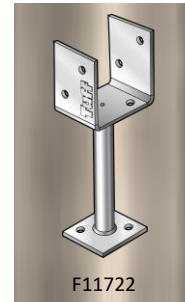

LSPS50300X90 L-STIRRUP POST SUPPORT ROD STEM

PRODUCT CODE	: LSPS50300X90
BARCODE	: 9314691807857
POST SIZE	: 50MM
BLADE SIZE	: 40MM X 90MM
SHAFT HEIGHT	: 300MM
SHAFT DIAMETER	: 20MM
POST BOLT HOLE	: M12
BASE BOLT HOLE	: 13.5MM
MADE FROM	: 6MM STEEL
FINISHING	: HOT DIP GALVANISED

NOTES:

- IDEAL FOR SLEEPERS, FENCE POSTS AND DECKS
- PRIMARILY USED FOR BOLTING TO EXISTING TIMBER DECKING OR CONCRETE BASE